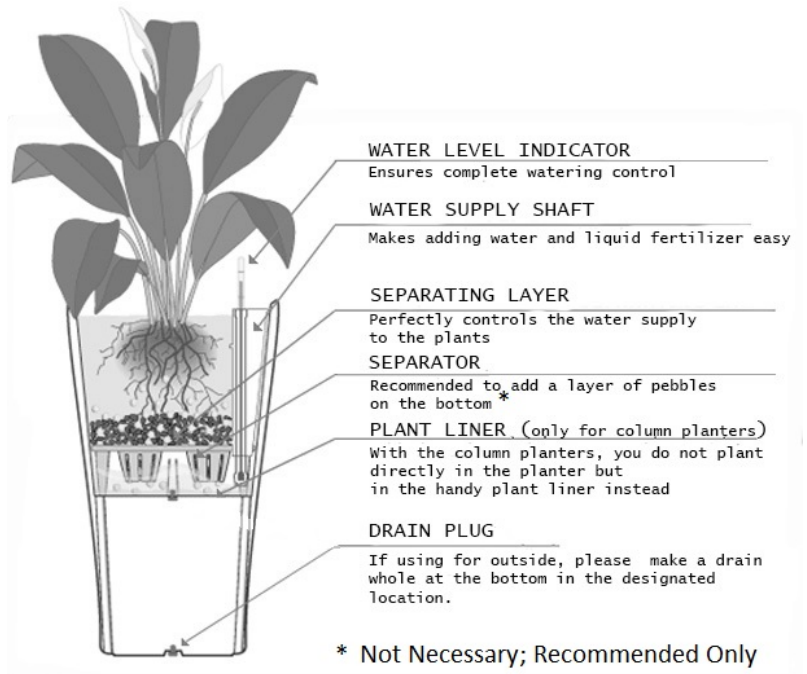

ITEM# PL3509BK/PL3509RD/PL3509TUR

Planter Pot

A	B	C
		
D	E	F
		

PLEASE LET US HELP YOU BEFORE RETURNING TO STORE.

For any questions please email us at info@xbrand.us, or visit us at www.xbrand.us. WE APPRECIATE YOUR FEEDBACK ONLINE. PLEASE HELP US REVIEW THIS PRODUCT AT YOUR PLACE OF PURCHASE.